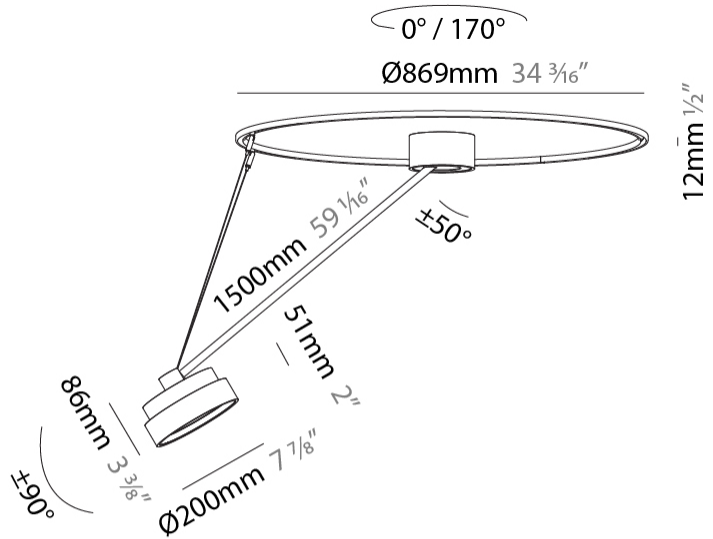

GENERAL

Series: Sign Diva Dancer
Subseries: Sign Diva Dancer
Brand: Prolicht
Division: Architectural
Mounting Type: Suspension
Mounting Location: Ceiling
Subcategory: Pendant

PHYSICAL

Shape: Round
Diameter (mm): 200
Diameter (in): 7 7/8
Height (mm): 1620
Height (in): 63 3/4
Light Distribution: Adjustable / Direct
Weight (kg): 3
Weight (lbs): 6.6
Diffuser: PMMA - Opal / Micro-Prism / Sparkling Secret / Vintage Industrial
Fixture Finish: SSR / BKV / CWI / CRY / HAB / UFT / ITA / RUA / FTG / MYG / LOD / PUS / FRO / FUP / KIA / POP / BLS / SPG / MEY / GOH / GUM / CHC / COM / ABZ / JAG / OBR / MOS / ROR
Fixture Material: Extruded Aluminum / Steel

ELECTRICAL

Lamp Type: LED (Zhaga Standard)
Input Wattage (W): 12.1
Total Output Wattage (W): 11
Dimming: Tri-Mode (Non-Dimming and Phase Dimming (120Vac only) and 0-10V Dimming)
Driver Included: Yes
Driver Location: Integrated
Driver Type: Constant Current - Universal
Driver Class: Class 2
Input Voltage (V): 120 - 277
Constant Current (MA): 350

LED

Color Temperature (°K): 2700 / 3000 / 3500 / 4000
Max. Delivered Lumen (lm): 836 / 895 / 903 / 921
Nominal Lumen (lm): 1280 / 1370 / 1382 / 1410
CRI: >90 CRI
Lamp Life (hrs): 50000

OPTICAL

Adjustability: Rotational Canopy 170°; Tilting Canopy ±50°; Tilting Head ±90°

RATINGS AND CERTIFICATIONS

Certified By: Certified for North American Standards
IP rating: IP20