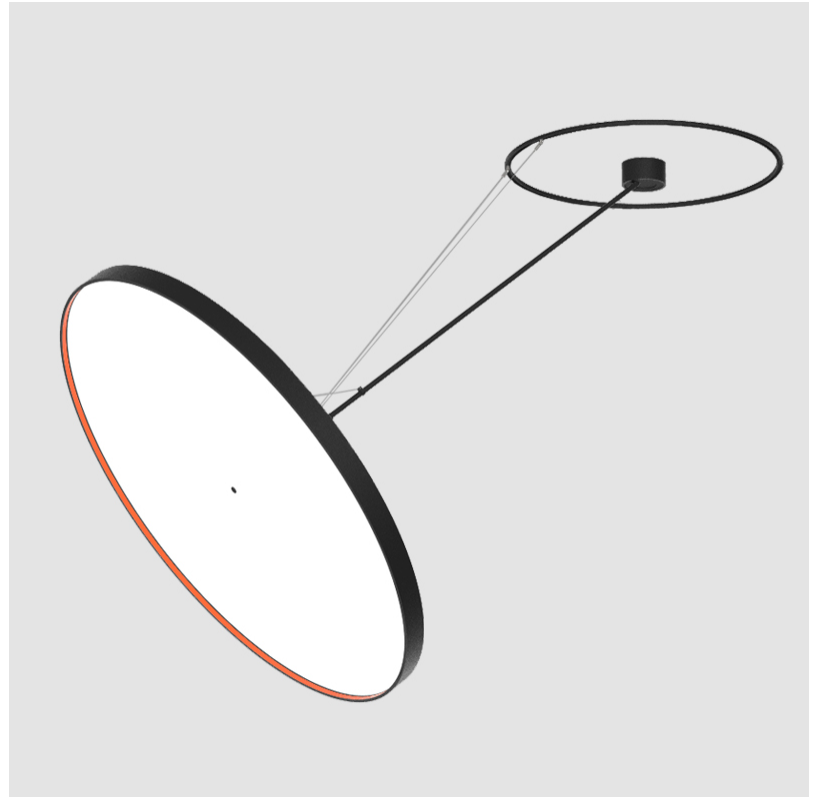

GENERAL

Series: Sign Diva Dancer
Subseries: Sign Diva Dancer Korona
Brand: Prolicht
Division: Architectural
Mounting Type: Suspension
Mounting Location: Ceiling
Subcategory: Pendant

PHYSICAL

Shape: Round
Diameter (mm): 1100
Diameter (in): 43 ⁵/₁₆"
Height (mm): 1620
Height (in): 63 ³/₄"
Light Distribution: Adjustable / Direct
Weight (kg): 15.5
Weight (lbs): 34.1
Diffuser: PMMA - Opal / Micro-Prism / Sparkling Secret / Vintage Industrial
Fixture Finish: SSR / BKV / CWI / CRY / HAB / UFT / ITA / RUA / FTG / MYG / LOD / PUS / FRO / FUP / KIA / POP / BLS / SPG / MEY / GOH / GUM / CHC / COM / ABZ / JAG / OBR / MOS / ROR
Fixture Material: Extruded Aluminum / Steel

ELECTRICAL

Lamp Type: LED (Zhaga Standard)
Input Wattage (W): 169.4
Total Output Wattage (W): 135
Dimming: Tri-Mode (Non-Dimming and Phase Dimming (120Vac only) and 0-10V Dimming)
Driver Included: Yes
Driver Location: Integrated
Driver Type: Constant Current - Universal
Driver Class: Class 2
Input Voltage (V): 120 - 277
Constant Current (MA): 600

LED

Color Temperature (°K): 2700 / 3000 / 4000
Max. Delivered Lumen (lm): 19520 / 19933 / 20340
CRI: >90 CRI
Lamp Life (hrs): 50000

OPTICAL

Adjustability: Rotational Canopy 170°; Tilting Canopy ±50°; Tilting Head ±90°

RATINGS AND CERTIFICATIONS

Certified By: Certified for North American Standards
IP rating: IP20